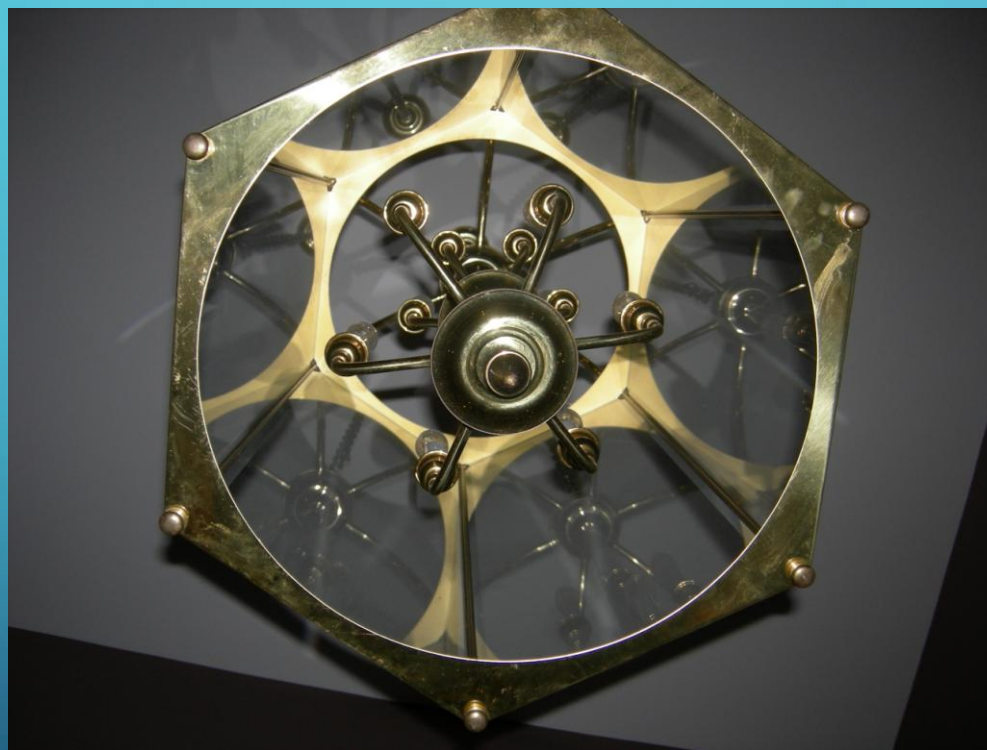

COMPOSITION

BY: SHANNON METZLER

SYMMETRY AND PATTERNS

LIGHTING

SYMMETRY AND PATTERNS

RULE OF THIRDS

LIGHTING

FOCUS

LIGHTING

MOTION

EXPERIMENTATION

FRAMING

DEPTH

SUBJECT

VIEWPOINT

BALANCING ELEMENTS

MOTION

SUBJECT

RULE OF THIRDS

EXPERIMENTATION

DEPTH

LEADING LINES